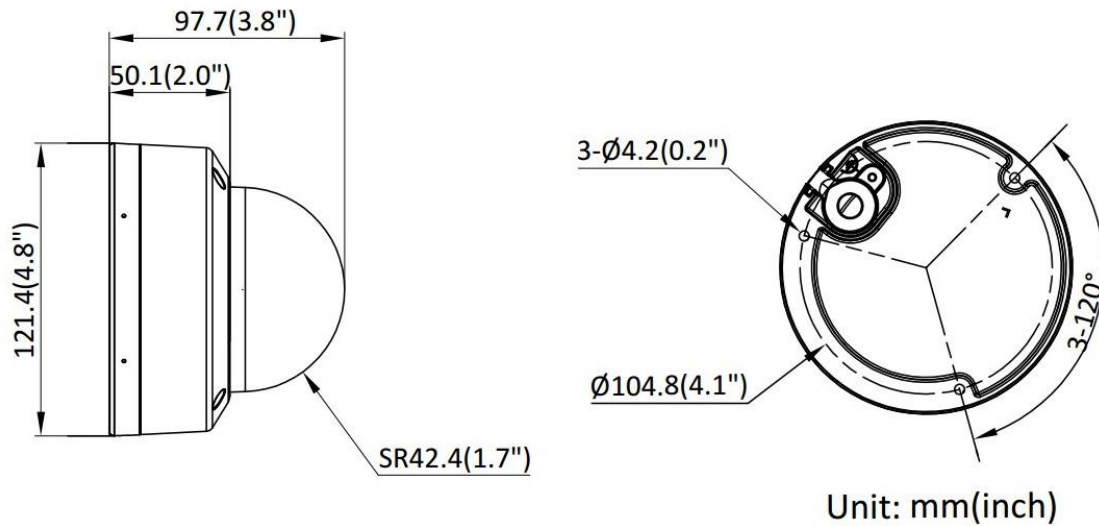

▪ Accessory

▪ Optional

DS-1276ZJ-SUS	DS-1272ZJ-120B	DS-4221ZJ-WC	DS-1275ZJ-SUS	DS-1275ZJ-S-SUS
DS-1280ZJ-DM46	DS-1272ZJ-120	DS-1475ZJ-SUS	DS-1271ZJ-120	DS-220AZJ-145-WA
DS-1476ZJ-SUS	DS-220AZJ-130-WA			

▪ Installation Methods