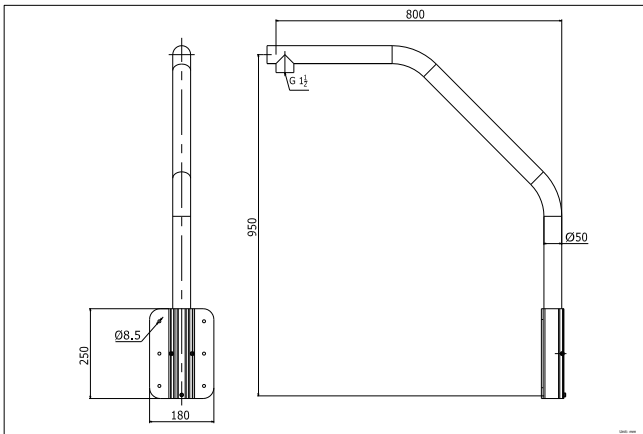

DS-1660ZJ

Parapet Wall Mount Bracket

Features:

- Aluminum alloy material with surface spray treatment
- Size of threaded hole is G1½ as British system
- The bracket can be installed on the high edge of the wall

Dimension:

Note: The actual bracket may vary from the picture above.

Order Model:

DS-1660ZJ

Parameter:

Model	DS-1660ZJ
Parameter	Parapet Wall Mount Bracket
Appearance	Hikvision White
Range of Application	Parapet Wall Mount Bracket
Material	Aluminum Alloy
Dimension	180×950×800 mm
Weight	2900g

Notice:

- The bracket should be installed on flat wall.
- Load capacity of pole should be more than 3 times the weight of camera and bracket.
- Load capacity of clamp is 10 kg (22 lb.).