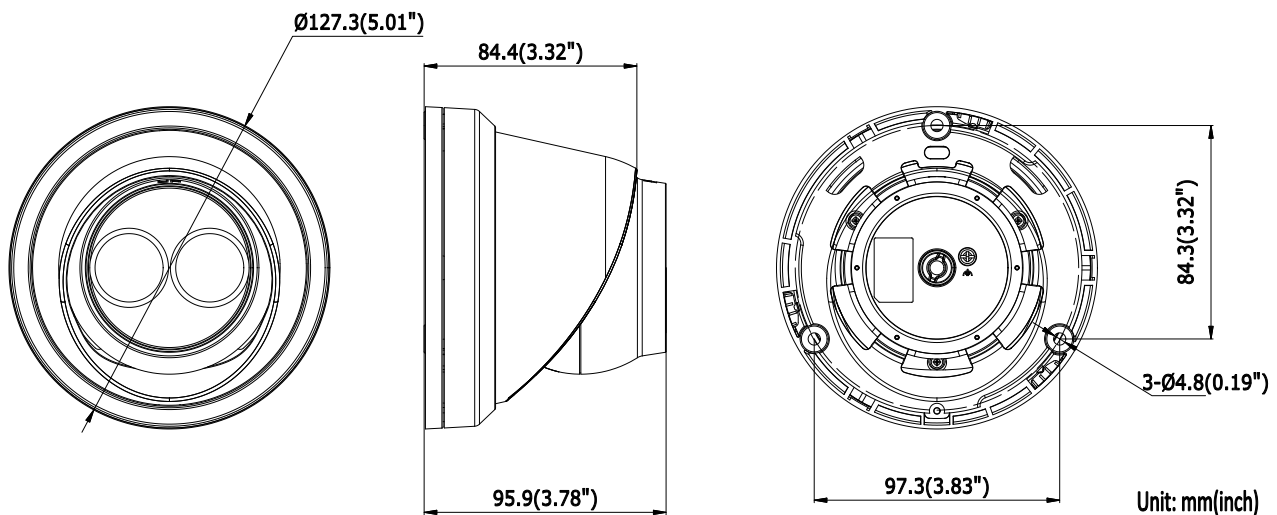

General Function	One-key Reset, Dual-VCA, Anti-Flicker, Heartbeat, Mirror, Password Protection, Privacy Mask, Watermark, IP Address Filter
Interface	
Communication Interface	1 RJ45 10M/100M self-adaptive Ethernet port
On-board Storage	Built-in microSD/SDHC/SDXC slot, up to 128 GB
Smart Feature-set	
Behavior Analysis	Line crossing detection, intrusion detection, unattended baggage detection, object removal detection
Line Crossing Detection	Cross a pre-defined virtual line, up to 1 pre-defined virtual lines supported
Intrusion Detection	Enter and loiter in a pre-defined virtual region, up to 1 pre-defined virtual regions supported
Object Removal Detection	Objects removed from the pre-defined region, such as the exhibits on display.
Unattended Baggage Detection	Objects left over in the pre-defined region such as the baggage, purse, dangerous materials
Face Detection	Human face appears in the image can be detected and trigger linkage method
General	
Operating Conditions	-30 °C to +60 °C (-22 °F to +140 °F), Humidity 95% or less (non-condensing)
Power Supply	12 VDC ± 25%, 6W PoE(802.3af, 42.5 to 57V, class 3), 7W
IR Range	Up to 30 m
Protection Level	IP67
Dimensions	Camera: Φ 127.3 × 95.9 mm (5.01" × 3.78") Package: 150 × 150 × 141 mm (5.91" × 5.91" × 5.55")
Weight	Camera: 620 g (1.37 lb.)

Available Models

DS-2CD2335FWD-I

Dimensions