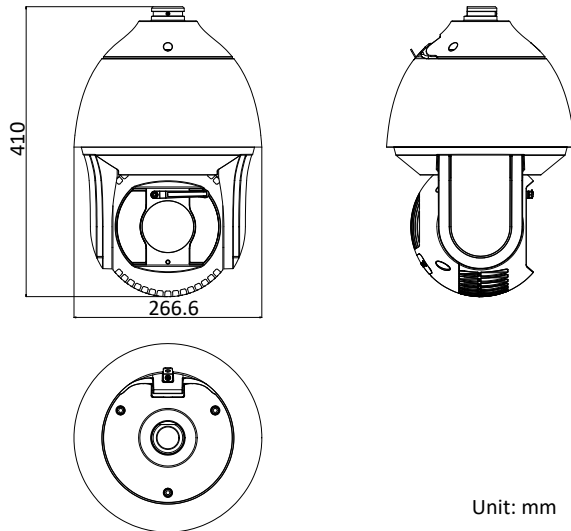

Order Model

DS-2DF8436IX-AEL, without wiper, 24 VAC & Hi-PoE

DS-2DF8436IX-AELW, with wiper, 24 VAC & Hi-PoE

Dimensions

Unit: mm