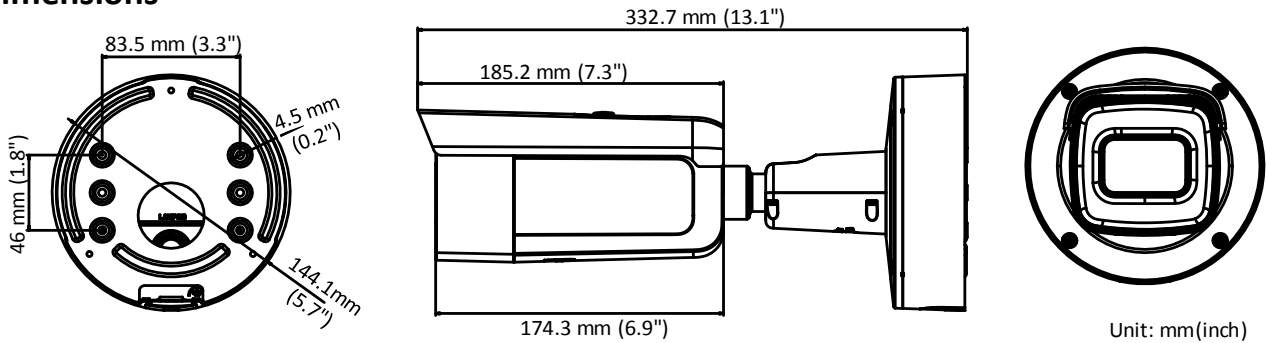

## Specifications

<b>Camera</b>	
Image Sensor	1/2.5" Progressive Scan CMOS
Min. Illumination	Color: 0.008 lux @(F1.2, AGC ON), 0.014 lux @(F1.6, AGC ON), 0 lux with IR
Shutter Speed	1/3 s to 1/100,000 s
Slow Shutter	Yes
Auto-Iris	No
Day & Night	IR Cut Filter
Digital Noise Reduction	3D DNR
WDR	120dB
3-Axis Adjustment	Pan: 0° to 360°, tilt: 0° to 90°, rotate: 0° to 360°
<b>Lens</b>	
Focal Length	2.8 to 12 mm
Aperture	F1.2
Focus	Auto
FOV	2.8 mm to 12 mm, horizontal FOV: 114° to 32°, vertical FOV: 59° to 18°, diagonal FOV: 141° to 36.5°
Lens Mount	Ø14
<b>IR</b>	
IR Range	Up to 50 m
Wavelength	850nm
<b>Compression Standard</b>	
Video Compression	Main stream: H.265/H.264 Sub-stream: H.265/H.264/MJPEG Third stream: H.265/H.264
H.264 Type	Main Profile/High Profile
H.264+	Yes
H.265 Type	Main Profile
H.265+	Yes
Video Bit Rate	32 Kbps to 16 Mbps
Audio Compression	G.711/G.722.1/G.726/MP2L2/PCM
Audio Bit Rate	64Kbps(G.711)/16Kbps(G.722.1)/16Kbps(G.726)/32-192Kbps(MP2L2)
<b>Smart Feature-set</b>	
Behavior Analysis	Line crossing detection, intrusion detection, object removal detection, unattended baggage detection
Exception Detection	Scene change detection
Face Detection	Yes
Region of Interest	Support 1 fixed region for main stream and sub-stream
<b>Image</b>	
Max. Resolution	2688 × 1520
Main Stream	50Hz: 25 fps (2688 × 1520, 2304 × 1296, 1920 × 1080) 60Hz: 30 fps (2688 × 1520, 2304 × 1296, 1920 × 1080)
Sub-Stream	50Hz: 25 fps (640 × 480, 640 × 360, 320 × 240) 60Hz: 30 fps (640 × 480, 640 × 360, 320 × 240)
Third Stream	50Hz: 25 fps (1280 × 720, 640 × 360, 352 × 288) 60Hz: 30 fps (1280 × 720, 640 × 360, 352 × 240)

## Dimensions