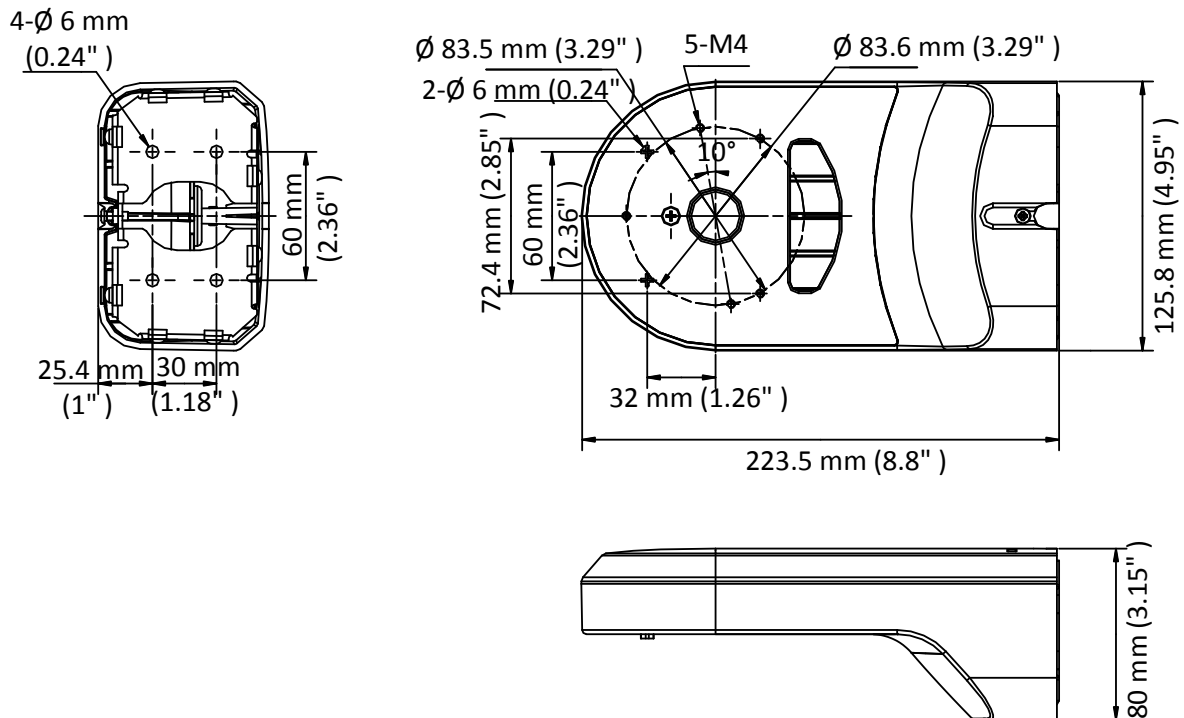

## DS-1294ZJ-PT

Wall Mount

### Feature

- Plastic and steel with surface spray treatment
- Cable hole design facilitates the installation
- Applies to both indoor conditions, and outdoor conditions

### Dimension

### Parameter

Model	DS-1294ZJ-PT
Parameters	Wall Mount
Appearance	Hikvision White
Material	Plastic and Steel
Dimension	223.5 mm × 125.8 mm × 80 mm (8.8" × 4.95" × 3.15")
Weight	480 g (1.06 lb.)