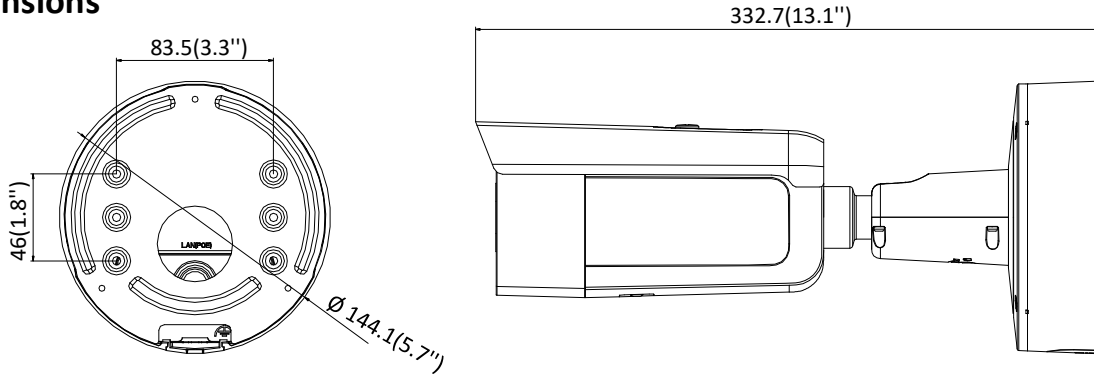

Dimensions

Unit: mm(inch)

Accessories

Distributed by