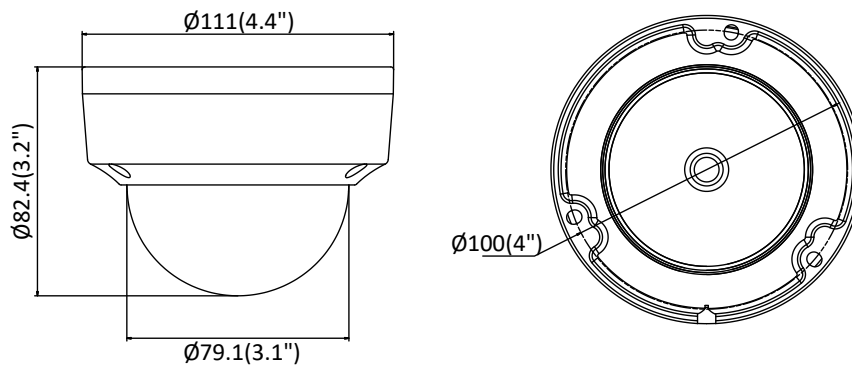

Protocols	TCP/IP, ICMP, HTTP, HTTPS, FTP, DHCP, DNS, DDNS, RTP, RTSP, RTCP, PPPoE, NTP, UPnP, SMTP, SNMP, IGMP, 802.1X, QoS, IPv6, UDP, Bonjour
General Function	One-key reset, anti-flicker, three streams, heartbeat, mirror, password protection, privacy mask, watermark, IP address filter
Firmware Version	V5.5.61
API	ONVIF (PROFILE S, PROFILE G), ISAPI
Simultaneous Live View	Up to 6 channels
User/Host	Up to 32 users 3 levels: Administrator, Operator and User
Client	iVMS-4200, Hik-Connect, iVMS-5200, iVMS-4500
Web Browser	IE8+, Chrome 31.0-44, Firefox 30.0-51, Safari 8.0+
<b>Interface</b>	
Communication Interface	1 RJ45 10M/100M self-adaptive Ethernet port
Audio (-S)	1 audio input (line in), 1 audio output interface, terminal block
Alarm (-S)	1 alarm input, 1 alarm output (max. 12 VDC, 30 mA), terminal block
On-board Storage	Built-in micro SD/SDHC/SDXC slot, up to 128 GB
Reset button	Yes
<b>Smart Feature-set</b>	
Behavior Analysis	Line crossing detection, intrusion detection, unattended baggage detection, object removal detection
Exception Detection	Scene change detection
Face Detection	Yes
<b>Audio(-S)</b>	
Environment Noise Filtering	Yes
Audio Sampling Rate	8 kHz/16 kHz/32 kHz/44.1 kHz/48 kHz
Audio Compression	G.711/G.722.1/G.726/MP2L2/PCM
Audio Bit Rate	64 Kbps (G.711)/16 Kbps (G.722.1)/16 Kbps (G.726)/32 to 192 Kbps (MP2L2)
<b>General</b>	
Operating Conditions	-30 °C to +60 °C (-22 °F to +140 °F), humidity 95% or less (non-condensing)
Power Supply	12 VDC ± 25%, 5.5 mm coaxial power plug PoE (802.3af, class 3)
Power Consumption	12 VDC, 0.5 A, max: 6 W PoE: (802.3af, 36 VDC to 57 VDC), 0.2 A to 0.1 A, max: 7.5 W
IR Range	Up to 30 m
Wavelength	850 nm
Protection Level	IP67, IK10
Material	Camera body: metal, bubble: plastic
Dimensions	Camera: $\Phi$ 111 × 82.4 mm ( $\Phi$ 4.4" × 3.2") With package: 134 × 134 × 108 mm (5.27" × 5.27" × 4.25")
Weight	Camera: 500 g (1.1 lb.) With package: 800 g (1.8 lb.)

## Dimensions

Unit: mm(inch)