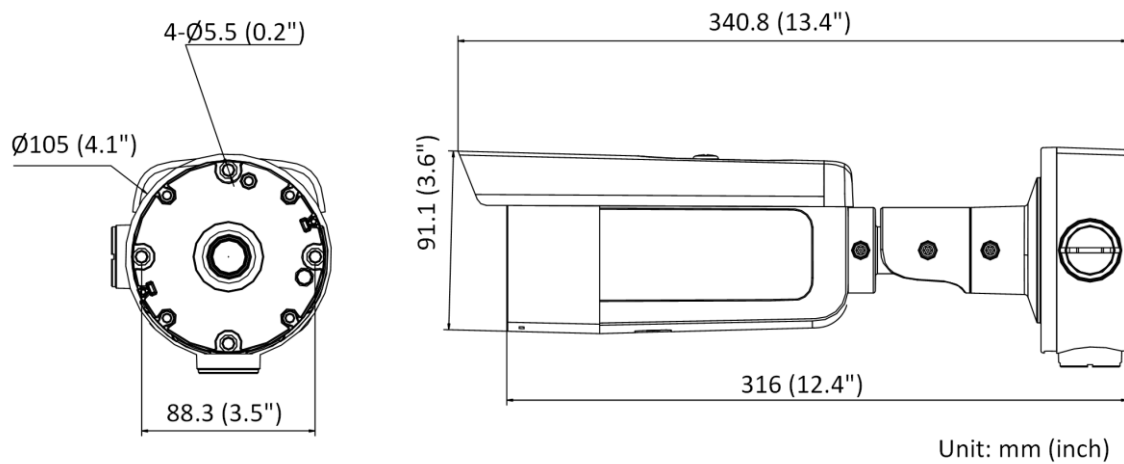

Approval	
EMC	FCC SDoC (47 CFR Part 15, Subpart B); CE-EMC (EN 55032: 2015, EN 61000-3-2: 2014, EN 61000-3-3: 2013, EN 50130-4: 2011 +A1: 2014); RCM (AS/NZS CISPR 32: 2015); IC VoC (ICES-003: Issue 6, 2016); KC (KN 32: 2015, KN 35: 2015)
Safety	UL (UL 60950-1); CB (IEC 60950-1:2005 + Am 1:2009 + Am 2:2013, IEC 62368-1:2014); CE-LVD (EN 60950-1:2005 + Am 1:2009 + Am 2:2013, IEC 62368-1:2014); BIS (IS 13252(Part 1):2010+A1:2013+A2:2015); LOA (IEC/EN 60950-1)
Environment	CE-RoHS (2011/65/EU); WEEE (2012/19/EU); Reach (Regulation (EC) No 1907/2006)
Protection	IP67 (IEC 60529-2013), IK10 (IEC 62262:2002)

▪ **Available Model**

DS-2CD3B46G2T-IZHS (2.8 to 12 mm, 8 to 32 mm)

▪ **Dimension**