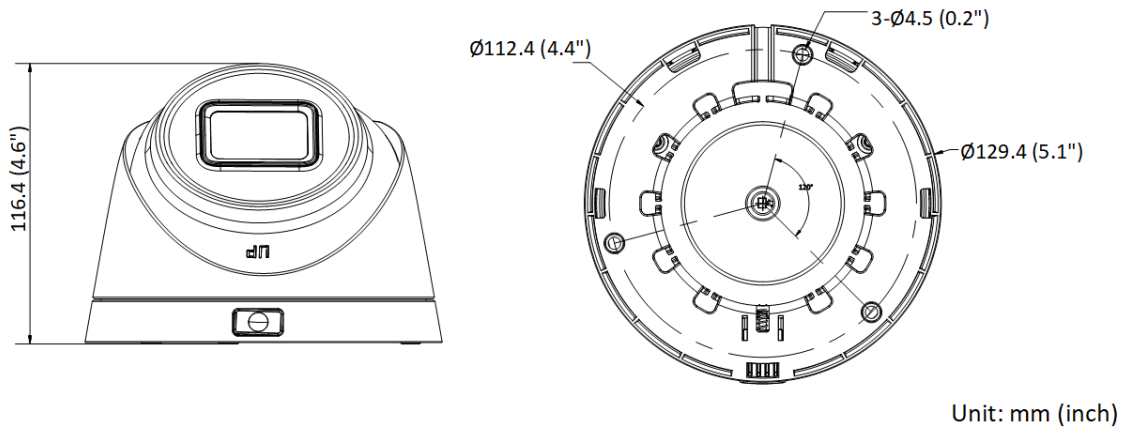

Safety	UL (UL 60950-1); CB (IEC 60950-1:2005 + Am 1:2009 + Am 2:2013, IEC 62368-1:2014); CE-LVD (EN 60950-1:2005 + Am 1:2009 + Am 2:2013, IEC 62368-1:2014); BIS (IS 13252(Part 1):2010+A1:2013+A2:2015)
Environment	CE-RoHS (2011/65/EU); WEEE (2012/19/EU); Reach (Regulation (EC) No 1907/2006)
Electrical Safety Protection	IP67 (IEC 60529-2013)

▪ **Available Model**

DS-2CD1H43G0-IZ (2.8 to 12 mm)

DS-2CD1H43G0-IZS (2.8 to 12 mm)

▪ **Dimension**

Unit: mm (inch)