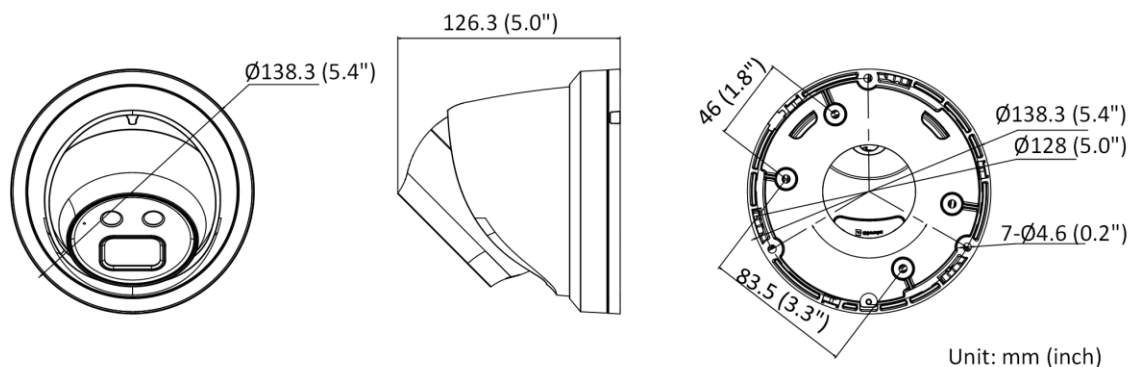

▪ Available Model

DS-2CD3386G2-ISU (2.8/4/6 mm)

▪ Typical Application

Hikvision products are classified into three levels according to their anti-corrosion performance. Refer to the following description to choose for your using environment.

This model has NO SPECIFIC PROTECTION.

Level	Description
Top-level protection	Hikvision products at this level are equipped for use in areas where professional anti-corrosion protection is a must. Typical application scenarios include coastlines, docks, chemical plants, and more.
Moderate protection	Hikvision products at this level are equipped for use in areas with moderate anti-corrosion demands. Typical application scenarios include coastal areas about 2 kilometers (1.24 miles) away from coastlines, as well as areas affected by acid rain.
No specific protection	Hikvision products at this level are equipped for use in areas where no specific anti-corrosion protection is needed.

▪ Dimension