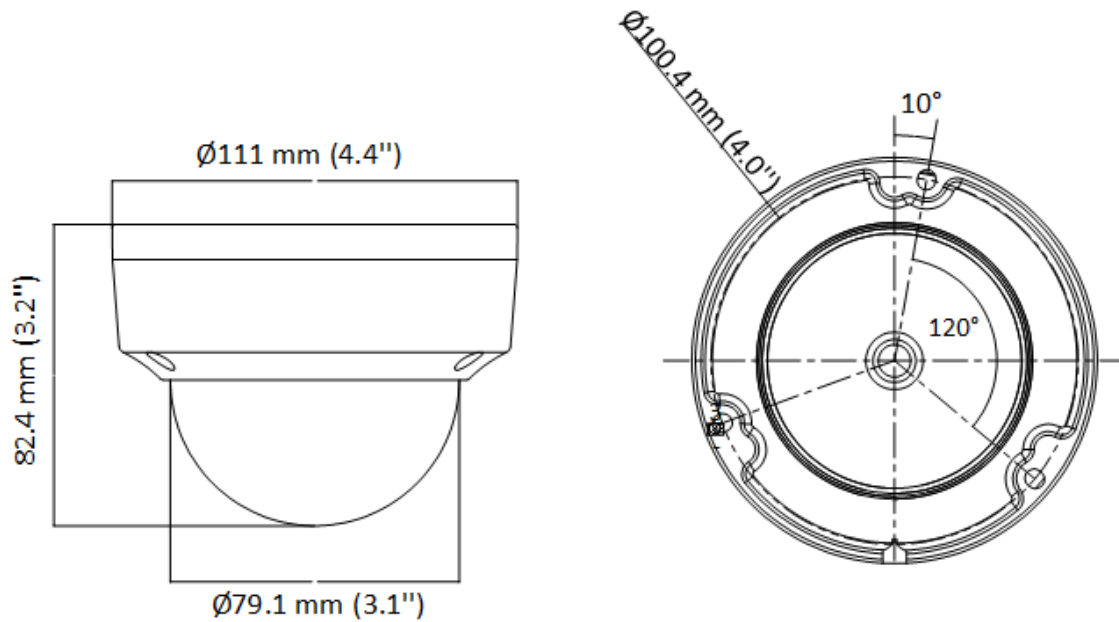

▪ Dimension

▪ Accessory

▪ Optional

DS-1258ZJ Wall mount	DS-1271ZJ-110 Pendant Mount	DS-1280ZJ-DM18 Junction box	DS-1272ZJ-110B Wall mount	DS-1259ZJ Inclined ceiling mount
DS-1272ZJ-110 Wall mount	DS-1275ZJ-SUS Vertical pole mount