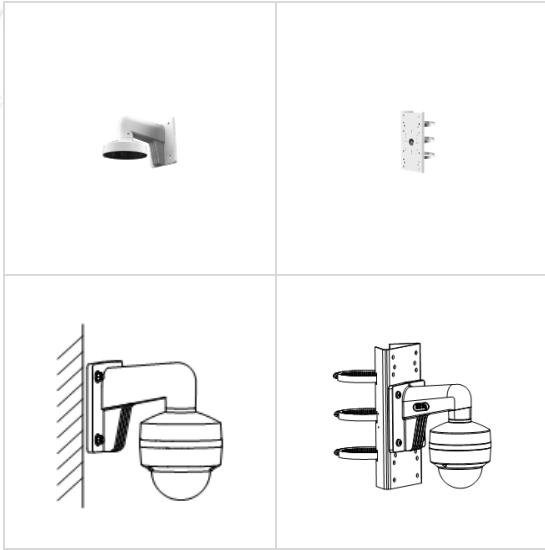

▪ Specification

Camera	
Image Sensor	5 MP CMOS
Max. Resolution	2560 (H) × 1944 (V)
Min. Illumination	0.01 Lux @ (F2.0, AGC ON), 0 Lux with IR
Shutter Time	PAL: 1/25 s to 1/50, 000 s NTSC: 1/30 s to 1/50, 000 s
Day & Night	ICR
Angle Adjustment	Pan: 0 to 355°, Tilt: 0 to 75°, Rotation 0 to 355°
Signal System	PAL/NTSC
Lens	
Lens Type	2.8 mm and 3.6 mm fixed focal lens
Focal Length & FOV	2.8 mm, horizontal FOV: 85°, vertical FOV: 63°, diagonal FOV: 110° 3.6 mm, horizontal FOV: 80°, vertical FOV: 63°, diagonal FOV: 105°
Lens Mount	M12
Image	
Image Parameters Switch	STD/HIGH-SAT
Image Settings	Brightness, Sharpness, Smart IR
Frame Rate	5 M @ 20 fps, 4 M @ 30 fps, 4 M @ 25 fps, 1080P @ 30 fps, 1080P @ 25 fps
Day/Night Mode	Auto/Color/BW (Black and White)
Wide Dynamic Range (WDR)	Digital WDR
Image Enhancement	DWDR, BLC, HLC, Global
Noise Reduction	2D DNR
White Balance	Auto/Manual
AGC	Yes
Interface	
Video Output	1 HD analog output
General	
Material	Metal
Dimension	82.4 mm × Ø111 mm (3.2" × Ø4.4")
Weight	Approx. 440 g (0.97 lb.)
Operating Condition	-40 °C to 60 °C (-40 °F to 140 °F), humidity: 90% or less (non-condensation)
Communication	HIKVISION-C
Language	English
Power Supply	12 VDC ±25%/PoC.af <i>*You are recommended to use one power adapter for one camera, and use 2-pin power supply for long-distance power supply.</i>
Consumption	Max. 2.6 W
IR Range	Up to 20 m
Approval	
Protection	IP67, IK10

▪ Available Model

DS-2CE57HOT-VPITE(C)

▪ Dimension

▪ Accessory

▪ Optional

DS-1258ZJ Wall mount	DS-1271ZJ-110 Pendant Mount	DS-1280ZJ-DM18 Junction box	DS-1272ZJ-110B Wall mount	DS-1259ZJ Inclined ceiling mount
DS-1272ZJ-110 Wall mount	DS-1275ZJ-SUS Vertical pole mount			