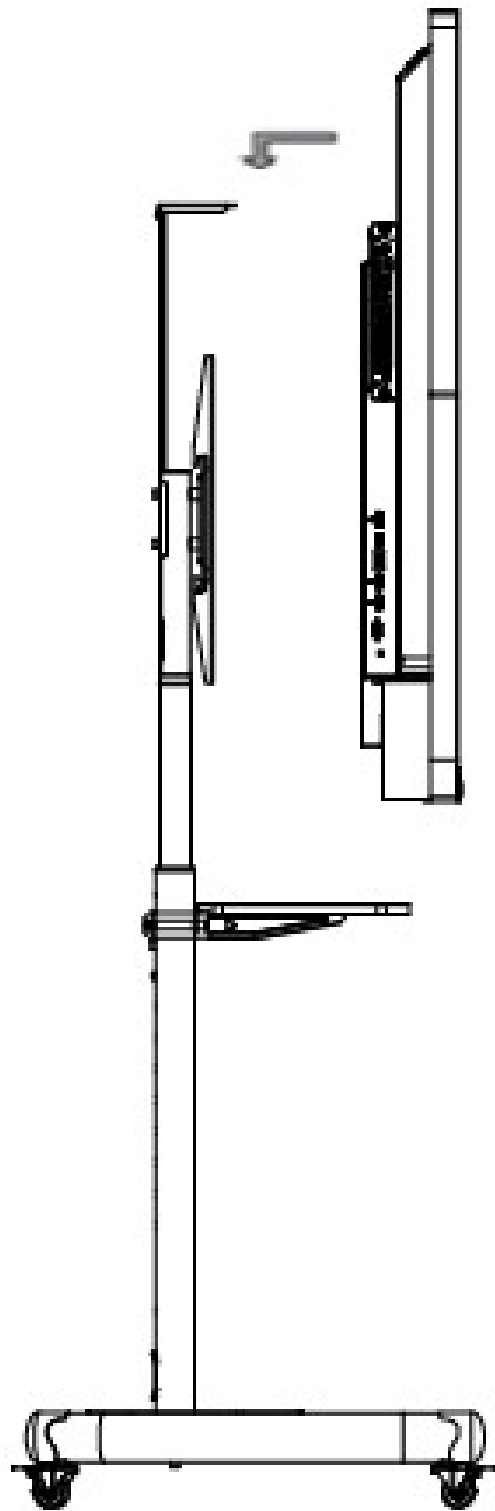

## General

Power	AC 100 V ~ 240 V, 50/60 Hz
Product dimensions	1507 × 905 × 86 mm
Package Dimensions (W × H × D)	1687 x 1061 x 234mm
Net Weight	39.86 kg
Gross Weight	50.19 kg

## Physical Interface

接口	说明	接口	说明
1.LINE OUT	Earphone Interface	2.LINE IN	Audio Input Interface
3.RS-232	RS-232 Serial Port	4.TOUCH-USB	Peripheral Touch Interface
5.LAN 1	Ethernet Interface 1	6. LAN 2	Ethernet Interface 2
7.HDMI 1	HDMI1 Input Interface	8.HDMI 2	HDMI2 Input Interface
9.USB 2.0	USB 2.0 Interface	10.MULTI-USB	Multi-function USB Interface
11.HDMI OUT	HDMI Output Interface		

## Dimension

▪ Installation

The rear should be installed on the hook holes

Distributed by

**HIKVISION®****Headquarters**

No.555 Qianmo Road, Binjiang District,  
Hangzhou 310051, China  
T +86-571-8807-5998  
overseasbusiness@hikvision.com