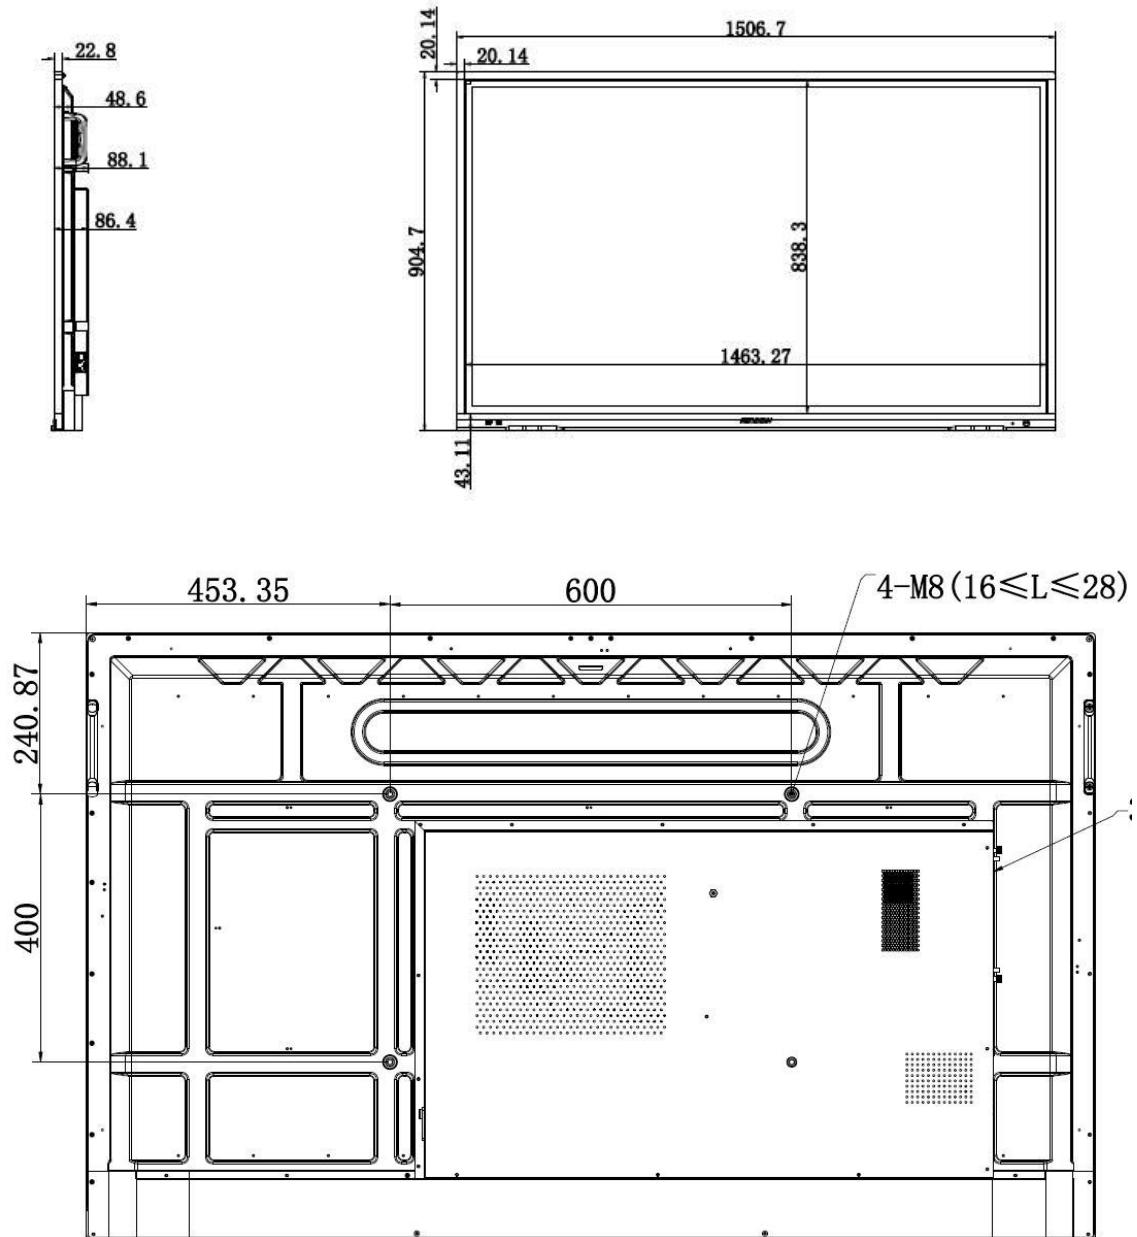

▪ Installation