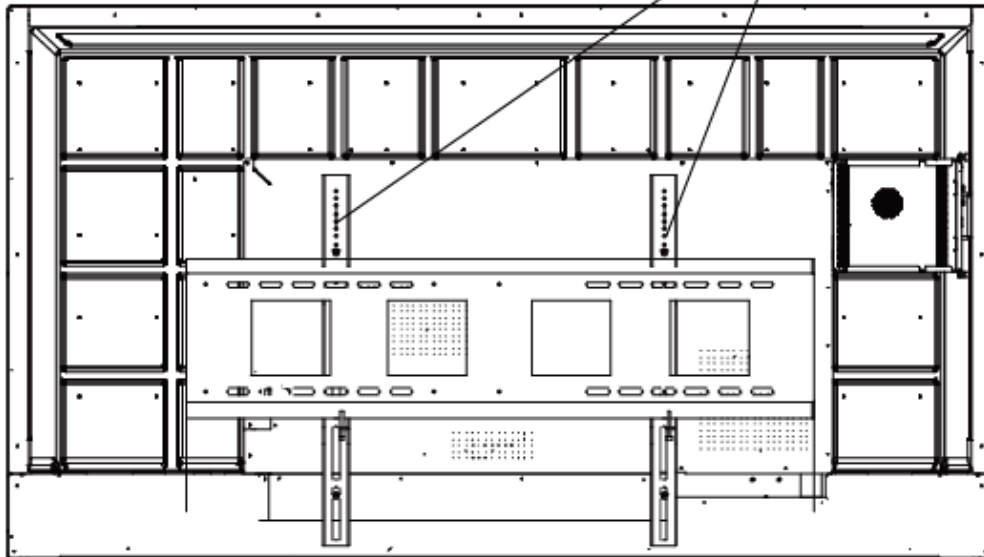

## Physical Interface

接口	说明	接口	说明
1.LINE OUT	Earphone Interface	2.LINE IN	Audio Input Interface
3.RS-232	RS-232 Serial Port	4.TOUCH-USB	Peripheral Touch Interface
5.LAN 1	Ethernet Interface 1	6. LAN 2	Ethernet Interface 2
7.HDMI 1	HDMI1 Input Interface	8.HDMI 2	HDMI2 Input Interface
9.USB 2.0	USB 2.0 Interface	10.MULTI-USB	Multi-function USB Interface
11.HDMI OUT	HDMI Output Interface		

## Dimension

▪ Installation

The rear should be installed on the hook holes

Distributed by

**HIKVISION®****Headquarters**

No.555 Qianmo Road, Binjiang District,  
Hangzhou 310051, China  
T +86-571-8807-5998  
overseasbusiness@hikvision.com