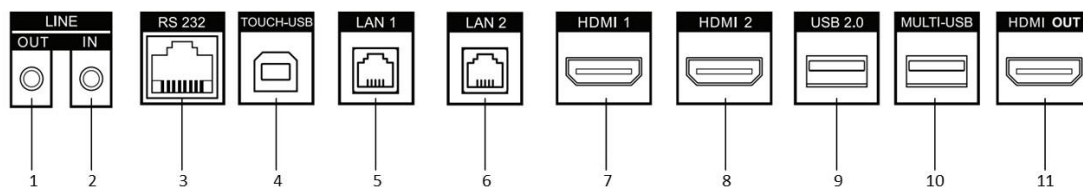

Working Environment

Working Temperature	0 °C~40 °C
Working Humidity	10%~90% RH

General

Power	AC 100 V ~ 240 V, 50/60 Hz
Product dimensions	1507 × 905 × 86 mm
Package Dimensions (W × H × D)	1687 x 1061 x 234mm
Net Weight	39.86 kg
Gross Weight	50.19 kg

Available Model

DS-D5B65RB/A(海外标配)(样机),

Physical Interface

接口	说明	接口	说明
1.LINE OUT	Earphone Interface	2.LINE IN	Audio Input Interface
3.RS-232	RS-232 Serial Port	4.TOUCH-USB	Peripheral Touch Interface
5.LAN 1	Ethernet Interface 1	6. LAN 2	Ethernet Interface 2
7.HDMI 1	HDMI1 Input Interface	8.HDMI 2	HDMI2 Input Interface
9.USB 2.0	USB 2.0 Interface	10.MULTI-USB	Multi-function USB Interface
11.HDMI OUT	HDMI Output Interface		

Dimension